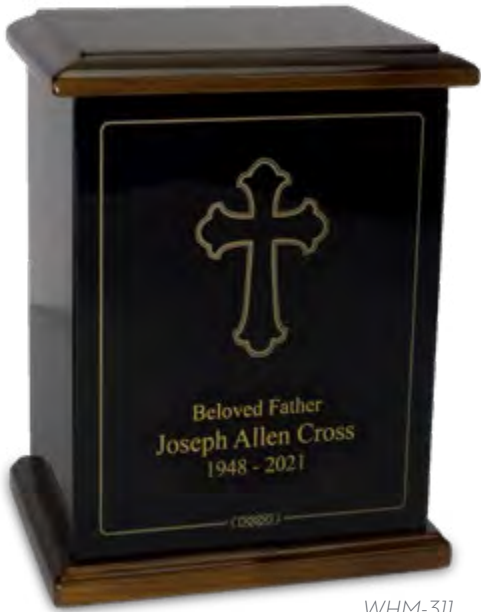

Marines

Navy

Praying Hands

Running

^E Product can be direct engraved, see pages 53-59 for options.

WHM-311

Elegant and Religious Urns by Howard Miller®

Beautiful wooden urn with a glossy black piano finish.